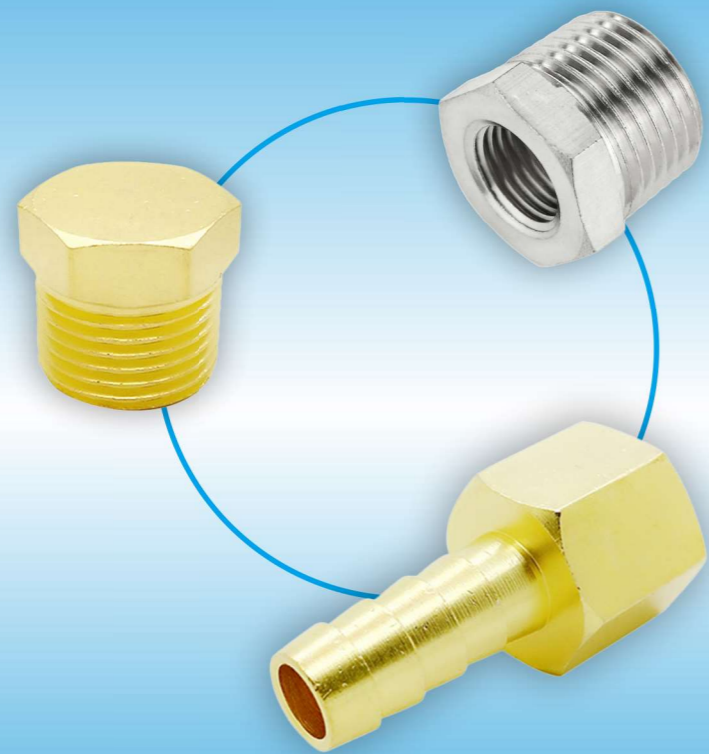

FESCOLO

FESCOLO

Fescolo Pneumatic Co.,Ltd.

Sales Manager: Jeffrey Bu

Postal code: 315100

Tel.: +86 574 89258005

Cell phone.: +86 0 15057491870

Email: sales@fescolo.com

Web.: www.fescolo.com

Add.: #98 Tiangao Lane, Yinzhou, Ningbo, Zhejiang, China

PIPE FITTING

Fescolo Pneumatic Co.,Ltd.