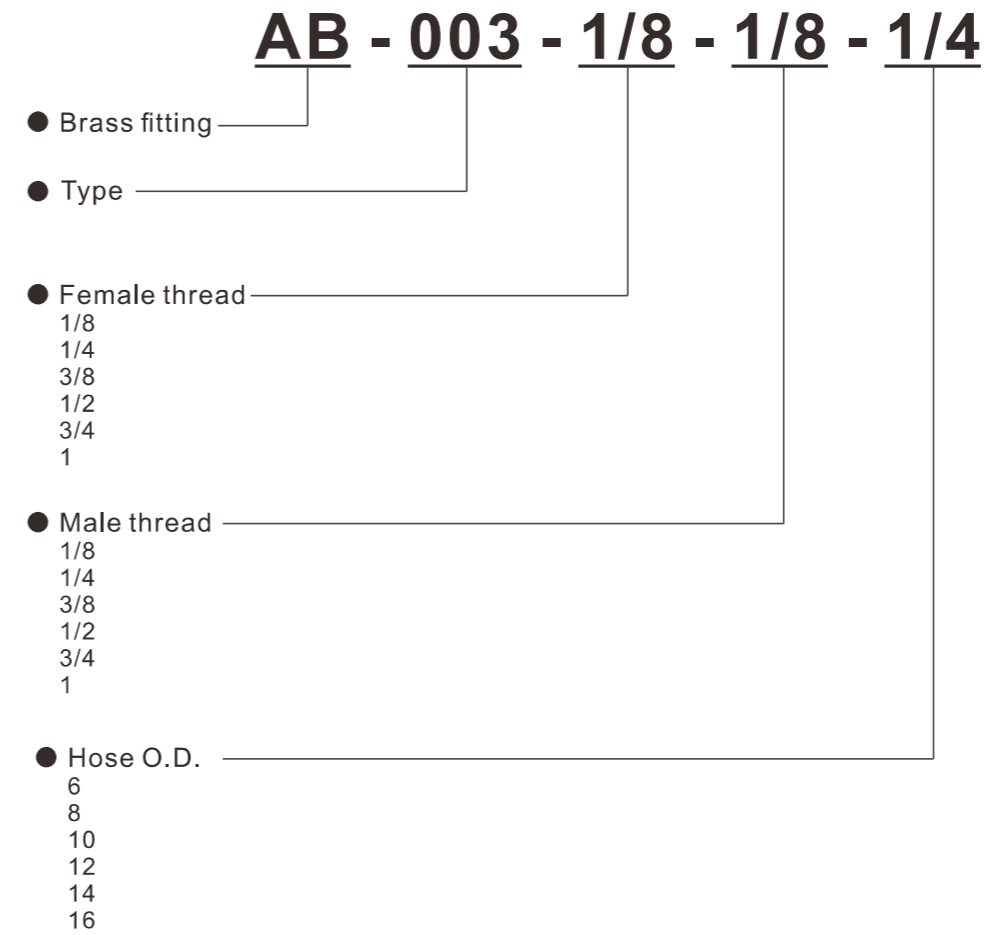

AC-030
Copper plug

Model	Hose O.D.
AC-030-1/4	1/4
AC-030-3/8	3/8
AC-030-6	6
AC-030-8	8
AC-030-10	10
AC-030-12	12

Others

How to order:

AC-B
Brass air chunk

Model	Female thread
AC-B-1/8	1/8
AC-B-1/4	1/4
AC-B-3/8	3/8
AC-B-1/2	1/2
AC-B-3/4	3/4