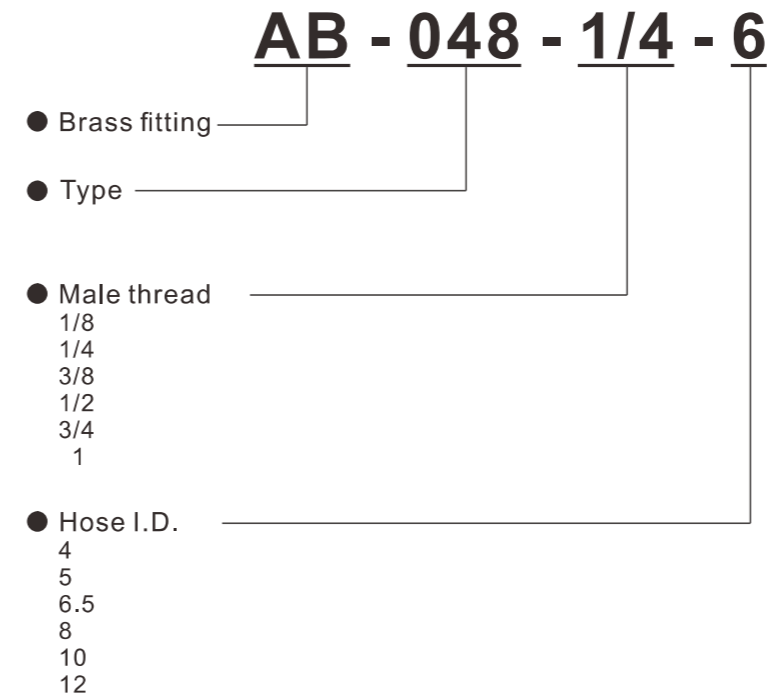

Model	Female thread	Male thread
AB-044-1/8	1/8	
AB-044-1/4	1/4	
AB-044-3/8	3/8	
AB-044-1/2	1/2	
AB-044-3/4	3/4	

Model	Female thread	Male thread
AB-045-1/8	1/8	
AB-045-1/4	1/4	
AB-045-3/8	3/8	
AB-045-1/2	1/2	
AB-045-3/4	3/4	

Model	Female thread	Male thread
AB-046-1/8-1/8	1/8	1/8
AB-046-1/4-1/4	1/4	1/4
AB-046-3/8-3/8	3/8	3/8
AB-046-1/2-1/2	1/2	1/2
AB-046-3/4-3/4	3/4	3/4

How to order:

Model	Male thread	Hose I.D.
AB-047-1/8-4	1/8	4
AB-047-1/4-5	1/4	5
AB-047-3/8-6.5	3/8	6.5
AB-047-1/2-8	1/2	8
AB-047-3/4-10	3/4	10
AB-047-1-12	1	12